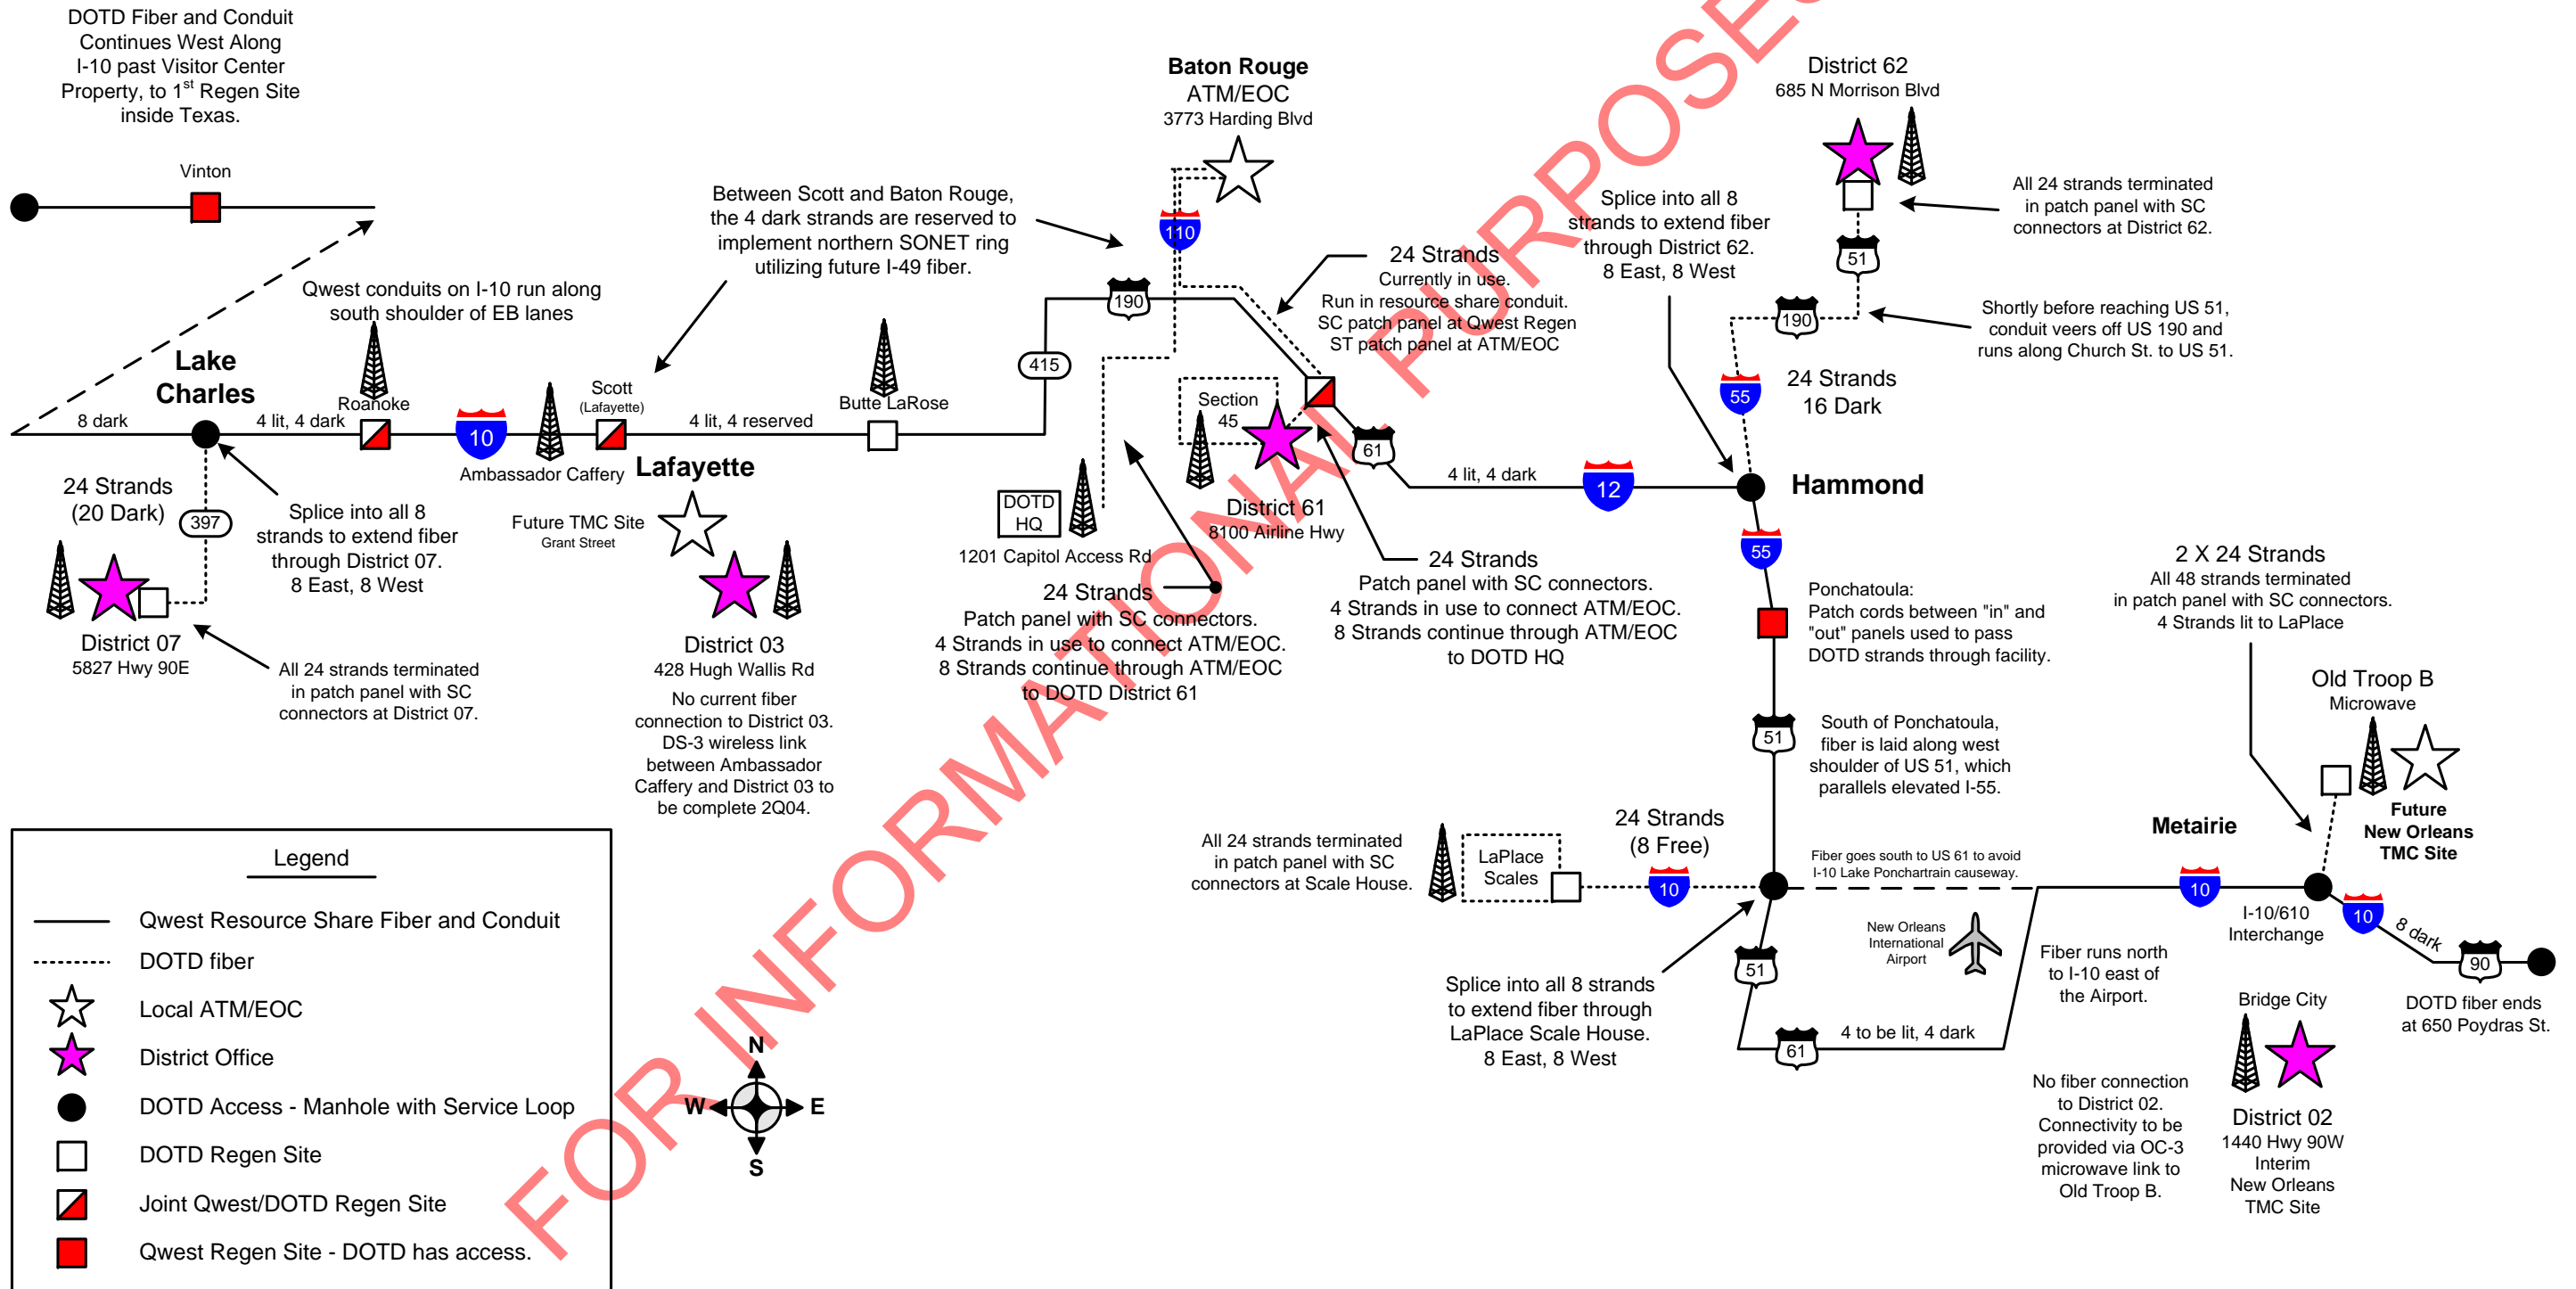

**Fiber Map - Qwest Resource Share Fiber Along I-10 Corridor**

- 8 Strands and 1 Conduit (Non-Multiducted)
- 4 Strands Currently Lit Between Lake Charles and LaPlace (as of February 2004)

FOR INFORMATIONAL PURPOSES ONLY